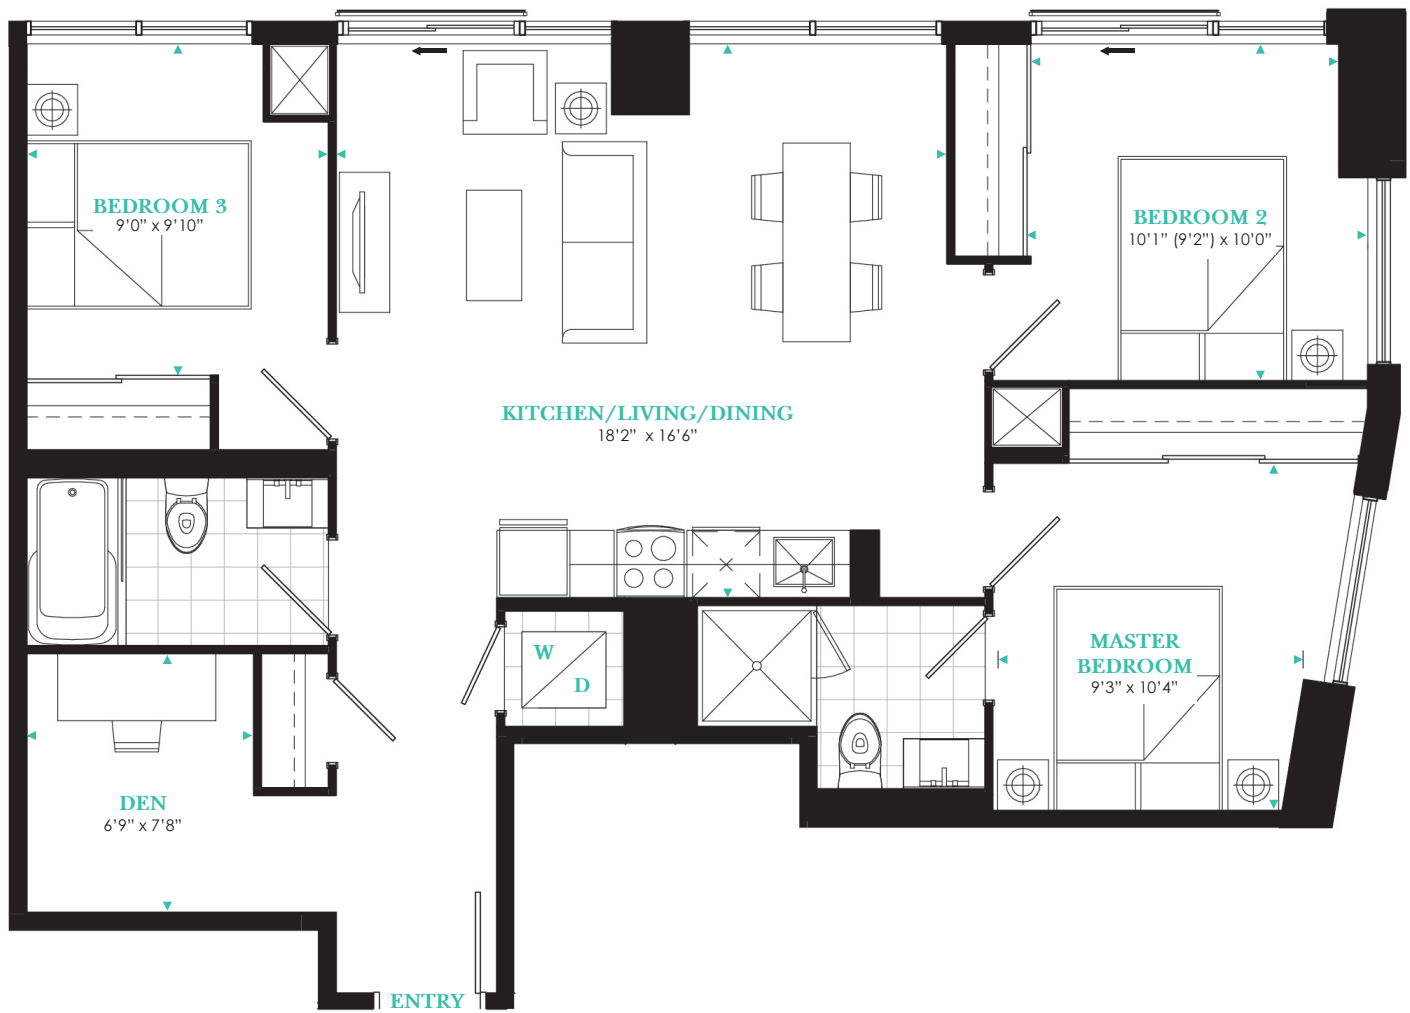

## SUITE 703

3 BEDROOM + DEN

Suite Area: **1,025**SQ.FT.

*With Two Juliet Balconies*

All areas and stated room dimensions are approximate. Sizes and specifications are subject to change without notice. Actual living area and balcony/terraces may vary from floor stated areas. E. & O.E.